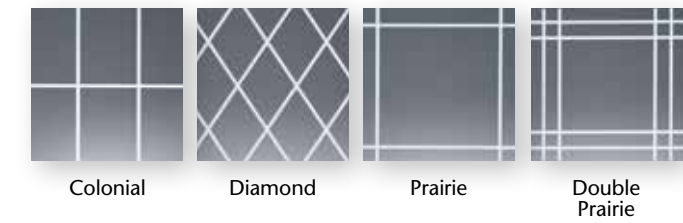

FrameWorks® Color Collection

EXCEPTIONAL STYLE FOR EVERY HOME.

Beauty and vision, performance and strength – it all comes together in Mezzo’s exciting collection of styles, colors and custom accents. Our FrameWorks exterior colors feature a cutting-edge polyurethane coating technology with heat-reflective pigments for a remarkably strong and fade-resistant finish. Interior woodgrain laminates are performance-engineered for superb durability that maintains its attractive appearance over the life of the product.

EXTERIOR COLORS

INTERIOR COLORS

†† White woodgrain is available with a beige base only; white woodgrain is not available for 6400 Series Patio Doors. White, Beige and Classic Clay windows will have matching interior hardware. Windows ordered with a Light Oak, Dark Oak or Rich Maple interior will receive Pontiac Gold hardware. Windows ordered with a Cherry or Foxwood interior will receive Brown hardware.

Design Options

GRID OPTIONS

Decorative grids lend an added measure of style and dimension to your windows. All grids are enclosed within the insulated glass unit for easy cleaning. First, select a grid pattern from one of our four styles, and then choose a grid profile to achieve your ideal finished look.

Flat Grids – available in Colonial, Diamond, Prairie and Double Prairie patterns.

Contoured Grids – available in Colonial, Prairie and Double Prairie patterns.

V-GROOVED CUT GLASS

Mezzo Windows and Atlantic Patio Doors also feature a selection of V-grooved cut glass patterns – the perfect way to add a touch of elegance without obstructing the view.

PATTERNS

PROFILES

Choose a bold FrameWorks exterior color, such as English Red, to create striking beauty with custom appeal.