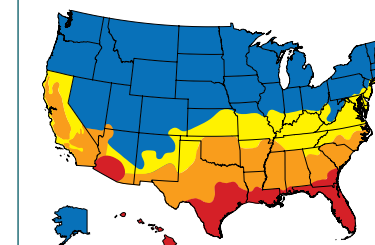

■ Northern
■ North-Central
■ South-Central
■ Southern

Mezzo Windows and Alside Patio Doors are available with a variety of glass options. Please consult your window professional to help you choose the best glass package to meet the ENERGY STAR requirements for your home and climate zone.

GLASS PACKAGES SPECIFIC TO YOUR NEEDS.

Insulated glass units* increase the energy efficiency of your windows beyond ordinary clear glass and can tailor the window to your specific climate challenges. The chart below makes it easy to compare the glass performance. The lower the U-Factor, the less energy you'll need to heat your home. The lower the Solar Heat Gain Coefficient (SHGC), the more you'll conserve on air-conditioning.

THERMAL PERFORMANCE COMPARISON⁵

	Double-Hung		Sliding	
	U-Factor	SHGC	U-Factor	SHGC
Clear Glass	0.46	0.59	0.45	0.59
ClimaTech	0.29	0.30	0.28	0.30
ClimaTech iE	0.28	0.30	0.28	0.30
ClimaTech Plus iE	0.27	0.30	0.27	0.30
ClimaTech Elite	0.28	0.21	0.28	0.21
ClimaTech ThermD	0.28	0.30	0.27	0.30
ClimaTech ThermD iE	0.27	0.30	0.27	0.30
ClimaTech ThermD Elite	0.27	0.21	0.27	0.21
ClimaTech ThermD TG2	0.22	0.26	0.21	0.26
ClimaTech ThermD TG2 Elite	0.22	0.19	0.21	0.19

⁵ Whole window values, standard Mezzo offering with composite reinforcements. ST and HP performance values are also available.

AIR/WATER/STRUCTURAL RESULTS

	Air	Water	Structural
Mezzo Base	.04	5.25	DP40
Mezzo ST	.08	7.5	DP50

TESTED AND PROVEN.

Mezzo Windows meet or exceed Air, Water and Structural Loads performance requirements as determined through ASTM (American Society for Testing and Materials) test methods, the globally recognized standards for product quality and safety.