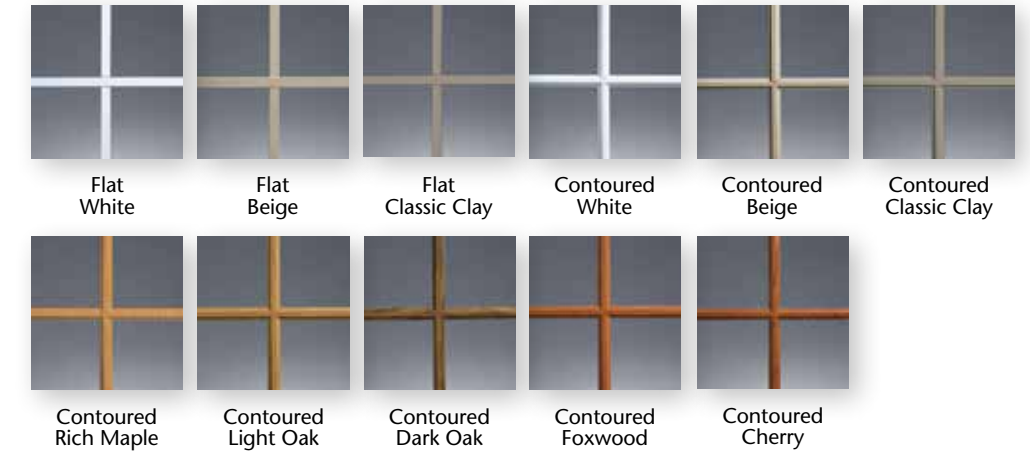

FrameWorks® Color Collection

EXCEPTIONAL STYLE FOR EVERY HOME.

Beauty and vision, performance and strength – it all comes together in Mezzo’s exciting collection of styles, colors and custom accents. Our FrameWorks exterior colors feature a cutting-edge polyurethane coating technology with heat-reflective pigments for a remarkably strong and fade-resistant finish. Interior woodgrain laminates are performance-engineered for superb durability that maintains its attractive appearance over the life of the product.

EXTERIOR COLORS

INTERIOR COLORS

†† White woodgrain is available with a beige base only; white woodgrain is not available for 6400 Series Patio Doors. White, Beige and Classic Clay windows will have matching interior hardware. Windows ordered with a Light Oak, Dark Oak or Rich Maple interior will receive Pontiac Gold hardware. Windows ordered with a Cherry or Foxwood interior will receive Brown hardware.

Design Options

GRID OPTIONS

Decorative grids lend an added measure of style and dimension to your windows. All grids are enclosed within the insulated glass unit for easy cleaning. First, select a grid pattern from one of our four styles, and then choose a grid profile to achieve your ideal finished look.

Flat Grids – available in Colonial, Diamond, Prairie and Double Prairie patterns.

Contoured Grids – available in Colonial, Prairie and Double Prairie patterns.

V-GROOVED CUT GLASS

Mezzo Windows and Atlantic Patio Doors also feature a selection of V-grooved cut glass patterns – the perfect way to add a touch of elegance without obstructing the view.

PATTERNS

PROFILES

Choose a bold FrameWorks exterior color, such as English Red, to create striking beauty with custom appeal.