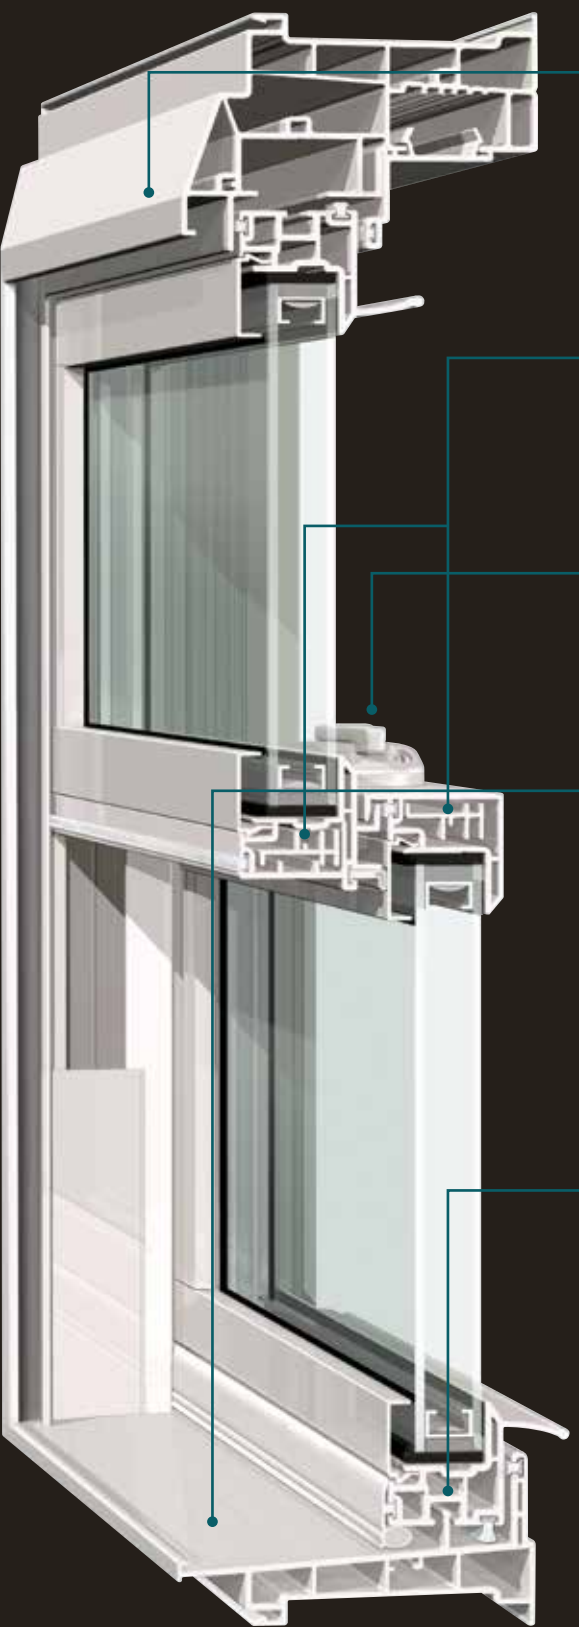

The beauty of our EdgeForce narrowline frame and sashes is subtle and substantial at the same time. The sleek design is visually clean and contemporary, with a larger glass area for exceptional daylighting and outside viewing. And beneath the elegance? Internal chambers are meticulously engineered for structural integrity and enhanced energy efficiency.