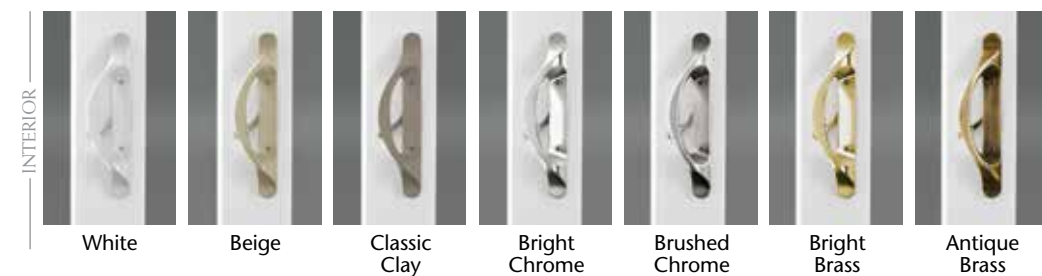

CONTEMPORARY-STYLE PATIO DOOR

CLASSIC-STYLE PATIO DOOR

A naturally beautiful point of view.

**Opposite page upper left:** The Contemporary-style patio door features 3" symmetrical sash rails for a sleek, clean-line design. **Opposite page upper right:** The Classic-style door conveys traditional beauty with generous 5" sash rails. **Opposite page bottom:** The 5" top rail, 7" bottom rail and 3" side rails of our French-style door combines French door charm with floor space-saving functionality.

### CONTEMPORARY AND CLASSIC PATIO DOOR HANDLES