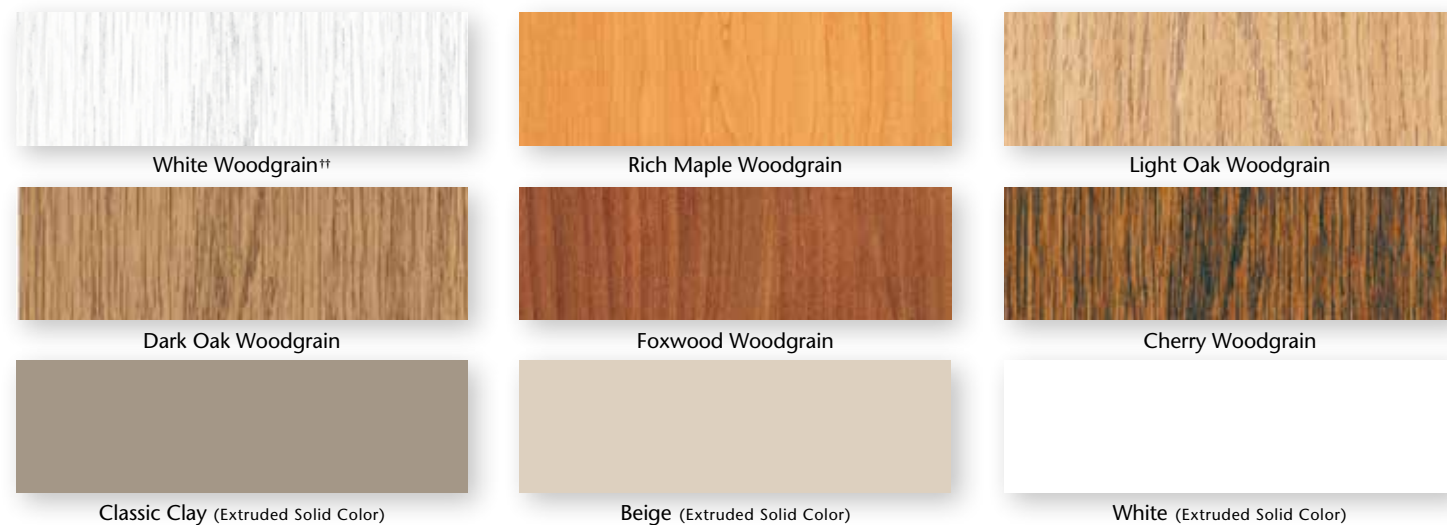

INTERIOR COLORS