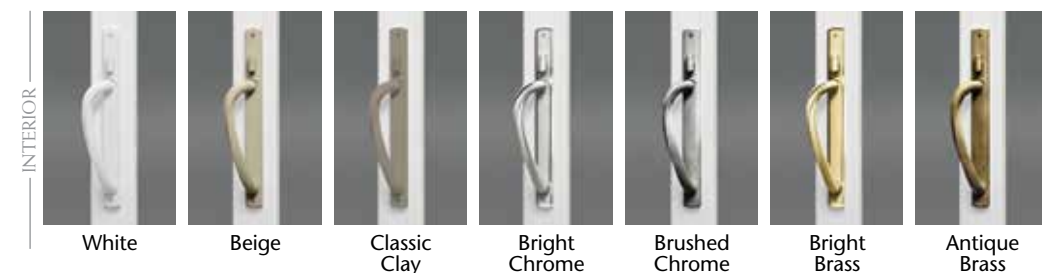

FRENCH PATIO DOOR HANDLES

Contemporary, Classic and French-style exterior patio door handles are available in white, beige, classic clay and black.